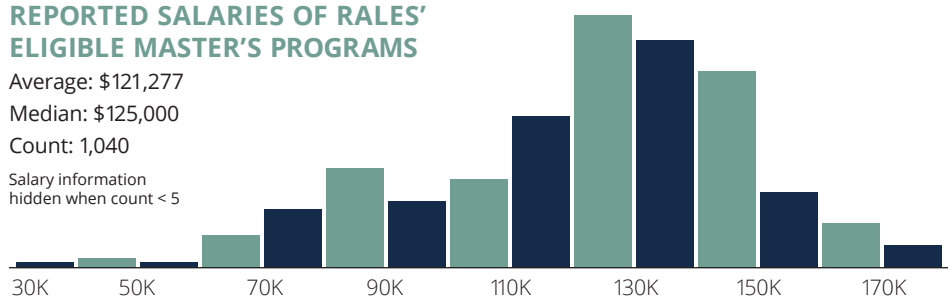

REPORTED SALARIES OF RALES' ELIGIBLE MASTER'S PROGRAMS

Average: $121,277

Median: $125,000

Count: 1,040

Salary information hidden when count < 5

FOR EVERY KIND OF EXTRAORDINARY

There is no one "type" of Rales Fellow. We focus on exceptional scholars who are enrolling at CMU in an eligible graduate STEM degree program. If you possess leadership ability, determination and innovation — and if you dream of furthering human progress through scientific advancements — this is where you belong.

ELIGIBLE GRADUATE DEPARTMENTS

College of Engineering

- Biomedical Engineering
- Chemical Engineering
- Civil and Environmental Engineering
- Electrical and Computer Engineering
- Engineering and Public Policy
- Information Networking Institute
- Materials Science and Engineering
- Mechanical Engineering

Dietrich College of Humanities and Social Sciences

- Statistics & Data Science

Mellon College of Science

- Biological Sciences
- Chemistry
- Mathematical Sciences
- Physics

School of Computer Science

- Computer Science
- Human-Computer Interaction
- Machine Learning
- Robotics

Inter-College Programs

- Neuroscience (Dietrich College and Mellon College of Science)
- Computational Biology (Mellon College of Science and School of Computer Science)

**Carnegie
Mellon
University**